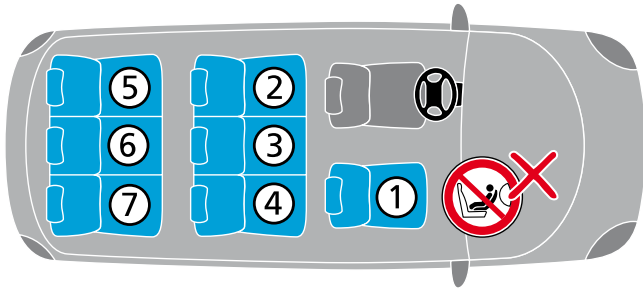

# Maxi-Cosi Mobi car fitting list

# 3-point-belt

1 2 3 4 5 6 7

Maxi-Cosi Mobi can be used with 3-point safety belt on seat 1, 2, 3, 4, 5, 6 and 7.

Seat positions in other cars may also be suitable to accept this child-restraint. If in doubt, consult either the child restraint manufacturer or the retailer.